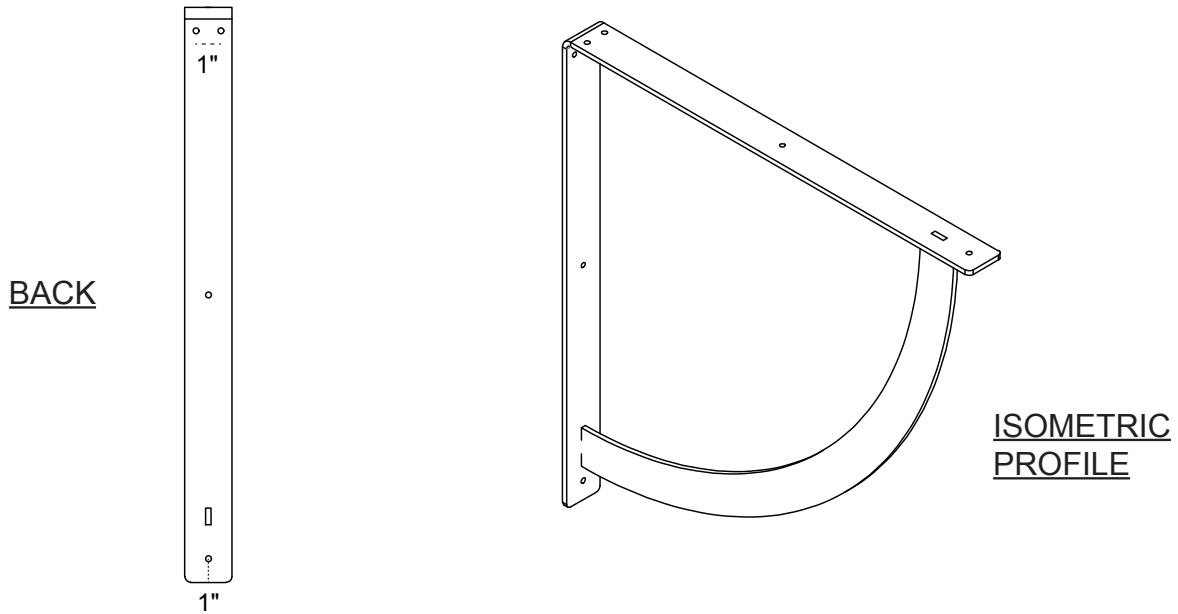

2-INCH W X 24-INCH D X 24-INCH H BULWARK BRACKET

HEAVY-DUTY 1/4" THICK

AVAILABLE IN:
STAINLESS STEEL
ZINC PLATED STEEL
POWDER COATED BLACK

BKTM02X24X24BUSS
BKTM02X24X24BUCRS
BKTM02X24X24BUPBL

P:866.607.0453 | F: 866.591.3143
2300 W. Main St. | Clarksville, TX 75426
sales@ekenamillwork.com | www.ekenamillwork.com