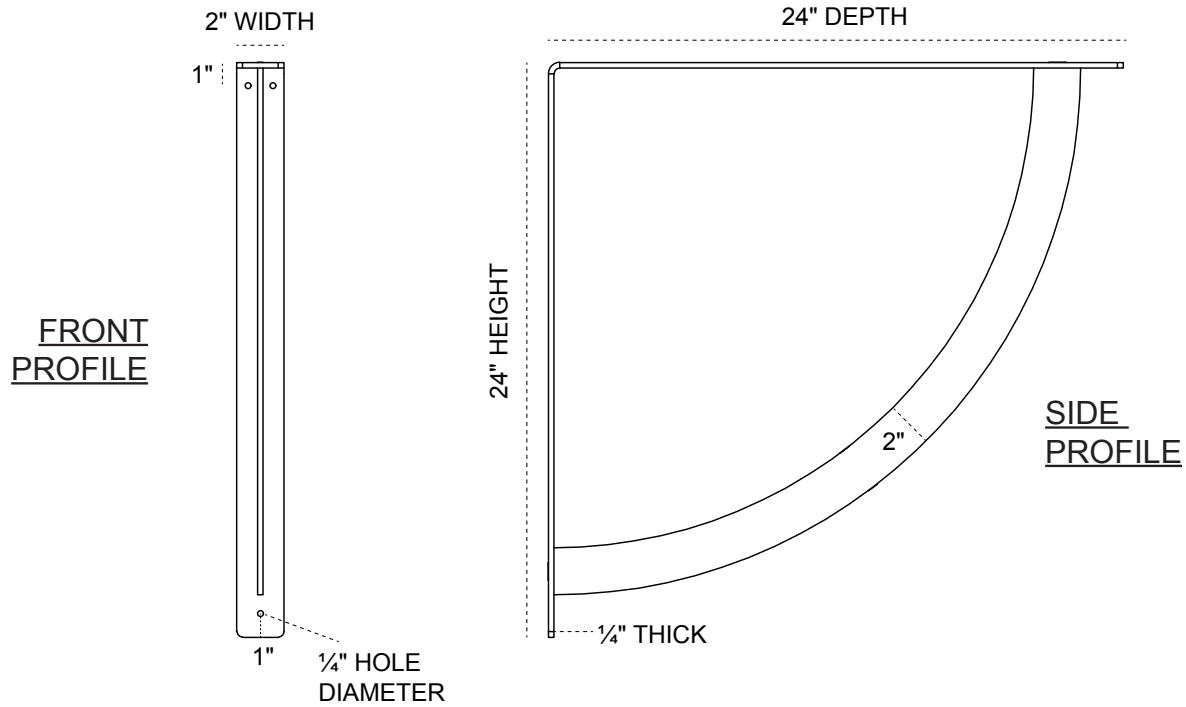

2-INCH W X 24-INCH D X 24-INCH H BULWARK BRACKET

HEAVY-DUTY 1/4" THICK

AVAILABLE IN:
STAINLESS STEEL
ZINC PLATED STEEL
POWDER COATED BLACK

BKTM02X24X24BUSS
BKTM02X24X24BUCRS
BKTM02X24X24BUPBL

P:866.607.0453 | F: 866.591.3143
2300 W. Main St. | Clarksville, TX 75426
sales@ekenamillwork.com | www.ekenamillwork.com